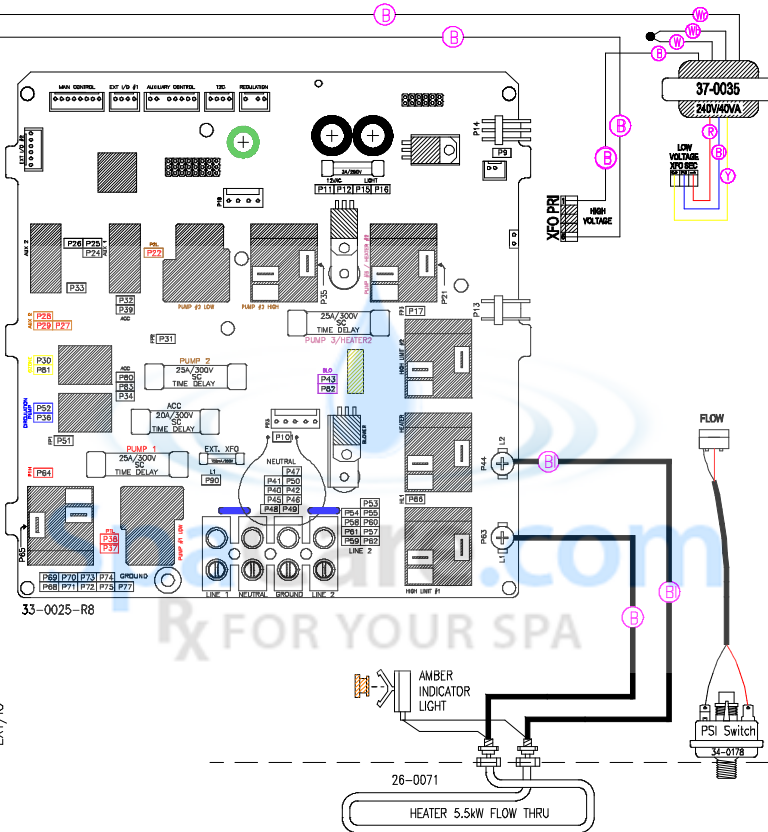

12V Light (White 2-Pin)

SYSTEM FUSE

RED INDICATOR LIGHT

HIGH-LIMIT

RED INDICATOR LIGHT

PUMP 1 FUSE

RED INDICATOR LIGHT

PUMP 2 FUSE

RED INDICATOR LIGHT

AIR/CIRC/OZ FUSE

RED INDICATOR LIGHT

- Pump 1 - 1 or 2 Speed (RED Receptacle)
(240V-P53) P69 □ P67 □ P64 □ P37 □
- Pump 2 - 1 or 2 Speed (BROWN Receptacle)
(240V-P56) P68 □ P22 □ P35 □
- Air Blower (PURPLE Receptacle)
(240V-P60) P71 □ P40 □ P43 □
- Ozone (YELLOW Receptacle)
(240V-P61) P73 □ P30 □ P42 □
- Pump 3 - (PINK Receptacle)
(240V-P62) P74 □ P21 □
- Circ. Pump (BLUE Receptacle)
(240V-P57) P72 □ P36 □ P46 □
- Fiber Optic / Auxiliary (ORANGE Receptacle)
P24 □ P28 □ P75 □ P48 □
- Hot Acc. Receptacle (Green)
P90 □ P77 □

HYDRO-QUIP
CORONA, CA (951) 273-7575

Manufacture Notes: EX: [RED] - DENOTES THE COLOR OF HEAT SHRINK USED.

For 120V Operation:

Drawn	MBS	Rev	4	Wire Color Code	
Date			03.04.09	B - Black	G - Green
Diagram No.			4431	Br - Brown	Bl - Blue
				R - Red	V - Violet
				O - Orange	W - White
				Y - Yellow	Gr - Grey